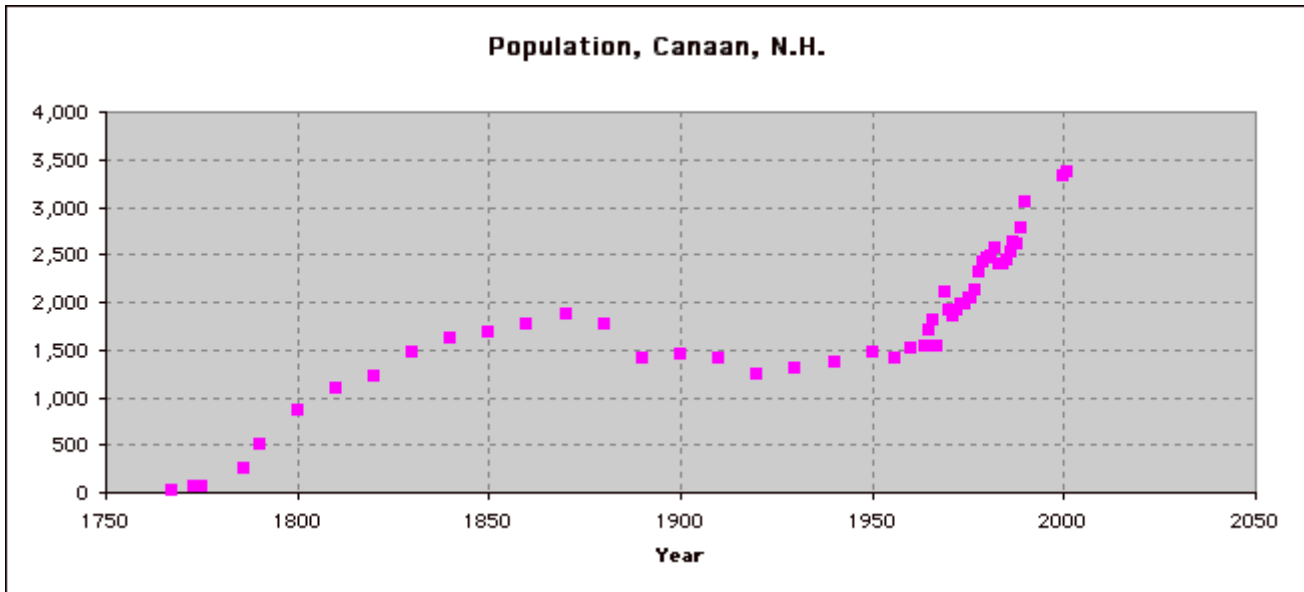

Canaan's Population Graph

Canaan's Population grew rapidly from 1780 to 1800, and continued to grow at a more moderate pace until 1870. From then until 1960 the population declined and then stagnated. The last 40 years have seen renewed and vigorous growth.