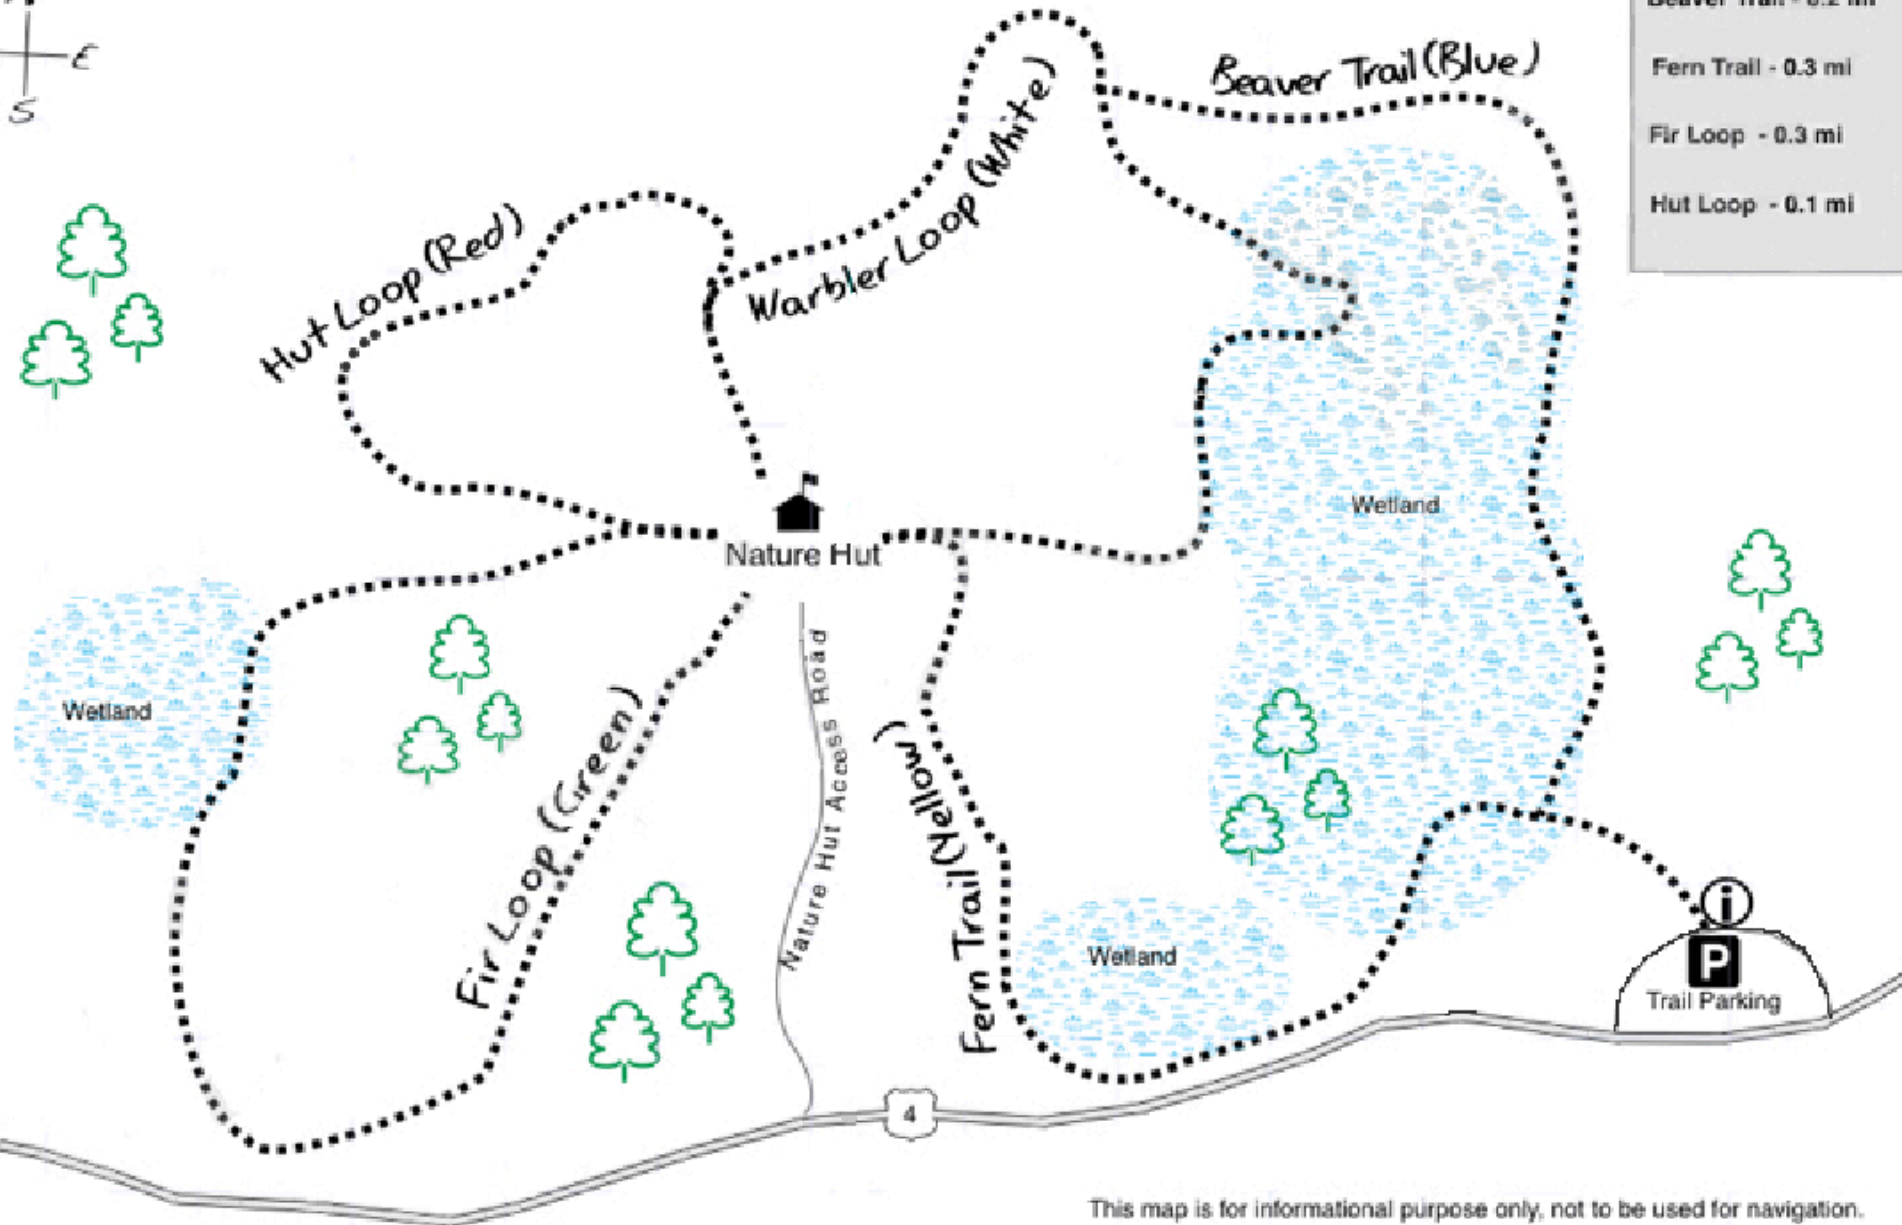

Canaan Town Forest Map

- Warbler Loop - 0.2 mi
- Beaver Trail - 0.2 mi
- Fern Trail - 0.3 mi
- Fir Loop - 0.3 mi
- Hut Loop - 0.1 mi

This map is for informational purpose only, not to be used for navigation.